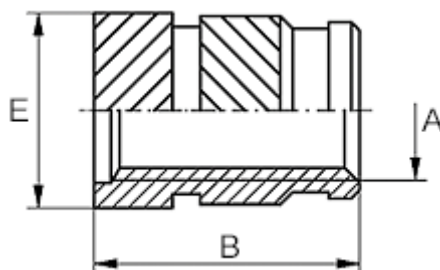

Data Sheet

Article number: 12860000060800
Description: KLEE-coil 860 000 060.800
M6 Brass

Measures

Female thread A	= M6
Length B	= 12.7
Min distance to edge	= 3.0
Outer diameter E	= 8.6
Recommended bore diameter W +0.1	= 8.0